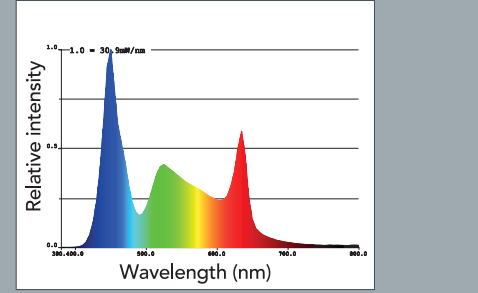

Technische informatie Retro LED Combi Combinatie licht voor vissen en planten

Art.	Model	Vervanging voor	Power	Besparing
[A4020370]	Retro LED Combi 45 cm	15 W (T8& JT-5)	10 W	33%
[A4020470]	Retro LED Combi 55 cm	24 W (T5)	9 W	63%
[A4020375]	Retro LED Combi 60 cm	18 W (T8& JT-5)	12 W	33%
[A4020380]	Retro LED Combi 75 cm	25 W (T8& JT-5)	15 W	40%
[A4020475]	Retro LED Combi 85 cm	39 W (T5)	17 W	56%
[A4020385]	Retro LED Combi 90 cm	30 W (T8& JT-5)	17 W	43%
[A4020390]	Retro LED Combi 100 cm	38 W (T8& JT-5)	21 W	45%
[A4020395]	Retro LED Combi 120 cm	36 W (T8& JT-5)	24 W	33%
[A4020400]	Retro LED Combi 150 cm	58 W (T8& JT-5)	28 W	52%

Lichteigenschappen*
3787 Lux 41,04 Par 7680 Kelvin