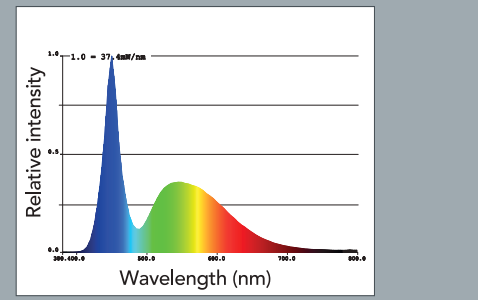

Technische informatie Retro LED Bright Helder wit licht voor plantengroei

Art.	Model	Vervanging voor	Power	Besparing
[A4020300]	Retro LED Bright 45 cm	15 W (T8& JT-5)	11 W	27%
[A4020440]	Retro LED Bright 55 cm	24 W (T5)	12 W	50%
[A4020305]	Retro LED Bright 60 cm	18 W (T8& JT-5)	14 W	22%
[A4020310]	Retro LED Bright 75 cm	25 W (T8& JT-5)	17 W	32%
[A4020445]	Retro LED Bright 85 cm	39 W (T5)	16 W	59%
[A4020315]	Retro LED Bright 90 cm	30 W (T8& JT-5)	20 W	33%
[A4020320]	Retro LED Bright 100 cm	38 W (T8& JT-5)	24 W	37%
[A4020450]	Retro LED Bright 115 cm	54 W (T5)	25 W	54%
[A4020325]	Retro LED Bright 120 cm	36 W (T8& JT-5)	23 W	36%
[A4020330]	Retro LED Bright 150 cm	58 W (T8& JT-5)	25 W	57%

Lichteigenschappen*
8625 Lux 93,96 Par 8730 Kelvin

Technische informatie Retro LED Color Kleurversterkend licht voor vissen

Art.	Model	Vervanging voor	Power	Besparing
[A4020335]	Retro LED Color 45 cm	15 W (T8& JT-5)	7 W	53%
[A4020455]	Retro LED Color 55 cm	24 W (T5)	6 W	75%
[A4020340]	Retro LED Color 60 cm	18 W (T8& JT-5)	9 W	50%
[A4020345]	Retro LED Color 75 cm	25 W (T8& JT-5)	10 W	60%
[A4020460]	Retro LED Color 85 cm	39 W (T5)	10 W	74%
[A4020350]	Retro LED Color 90 cm	30 W (T8& JT-5)	12 W	60%
[A4020355]	Retro LED Color 100 cm	38 W (T8& JT-5)	15 W	61%
[A4020465]	Retro LED Color 115 cm	54 W (T5)	13 W	76%
[A4020360]	Retro LED Color 120 cm	36 W (T8& JT-5)	13 W	64%
[A4020365]	Retro LED Color 150 cm	58 W (T8& JT-5)	19 W	67%

Lichteigenschappen*
2627 Lux 30,24 Par 5990 Kelvin

Technische informatie Retro LED Combi Combinatie licht voor vissen en planten