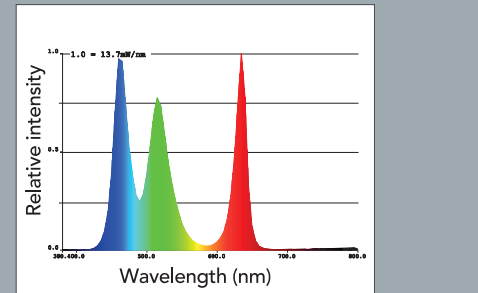

Technische informatie Retro LED Color Kleurversterkend licht voor vissen

Art.	Model	Vervanging voor	Power	Besparing
[A4020335]	Retro LED Color 45 cm	15 W (T8& JT-5)	7 W	53%
[A4020455]	Retro LED Color 55 cm	24 W (T5)	6 W	75%
[A4020340]	Retro LED Color 60 cm	18 W (T8& JT-5)	9 W	50%
[A4020345]	Retro LED Color 75 cm	25 W (T8& JT-5)	10 W	60%
[A4020460]	Retro LED Color 85 cm	39 W (T5)	10 W	74%
[A4020350]	Retro LED Color 90 cm	30 W (T8& JT-5)	12 W	60%
[A4020355]	Retro LED Color 100 cm	38 W (T8& JT-5)	15 W	61%
[A4020465]	Retro LED Color 115 cm	54 W (T5)	13 W	76%
[A4020360]	Retro LED Color 120 cm	36 W (T8& JT-5)	13 W	64%
[A4020365]	Retro LED Color 150 cm	58 W (T8& JT-5)	19 W	67%

Lichteigenschappen*
2627 Lux 30,24 Par 5990 Kelvin