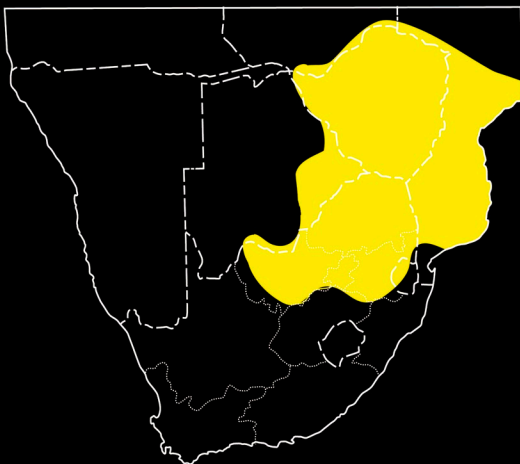

MILDLY VENOMOUS

Rough Burrower (*Opisthophthalmus glabrifrons*)

A large scorpion of around 12 cm with the tail extended. It is dark brown to light brown and even dark orange/yellow in colour with light yellow legs. The head is usually light brown in colour. The pincers are pale brown with dark tips. It is found throughout the eastern half of South Africa from Mpumalanga, western Swaziland, Gauteng, North-west and north into Botswana, Zimbabwe and Mozambique. It burrows under rocks and in open grasslands. It is also active on warm nights. It is found in grassland and bushveld habitats usually in rocky areas. It may be confused with other Burrower Scorpions. The sting of this species may cause pain but is not medically important.

Maximum size
12 cm

Luke Kemp