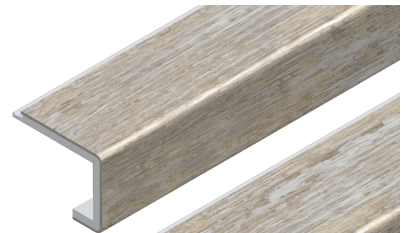

High Quality White Paint Grade
0.75" Height

Surface Material:
High Quality
White Paint Grade
Core Material:
Standard MDF

Base Shoe

White Paint Grade Only
0.5" Height

Surface Material:
White Paint Grade
Core Material:
Standard MDF

VersaCap: Always Flush. Always a Perfect Match.

VersaCap Edge
1.875" Height

VersaCap Square
2.375" Height

- We Use the Actual Floor to Make the Cap!
- Lead Time: Approximately 15 Business Days
- 1 Piece Minimum
- Available in Edge and/or Square, Depending on Floor Type
- VersaCap Can Not Ship with Moldings