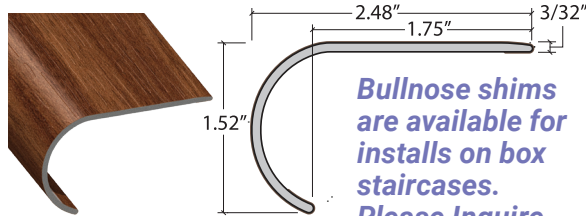

1" Height

**VT-VE(X)-Shims
are available
for flush install.
Please inquire.**

Surface Material:
High Wear Resistant Aluminum Oxide Laminate

Core Material: PVC

VT-VE(X) Shim-5

For Use with VersaEdge for Flush Install

0.125" Height

Material:
Standard MDF/HDF

RSN

Round PVC Stair Nose

1.52" Height

**Bullnose shims
are available for
installs on box
staircases.
Please Inquire.**

Surface Material:
High Wear Resistant Aluminum Oxide Laminate