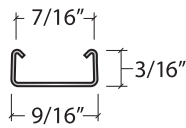

Core Material:
Slim Trim: PVC

Slim Cap-P29

For Flooring up to 3/8" (9.5 mm)

PVC End Cap

Includes
Track & 1 Shim

Surface Material:
High Wear Resistant
Aluminum Oxide Laminate

Core Material: PVC

Track & Shims for P29