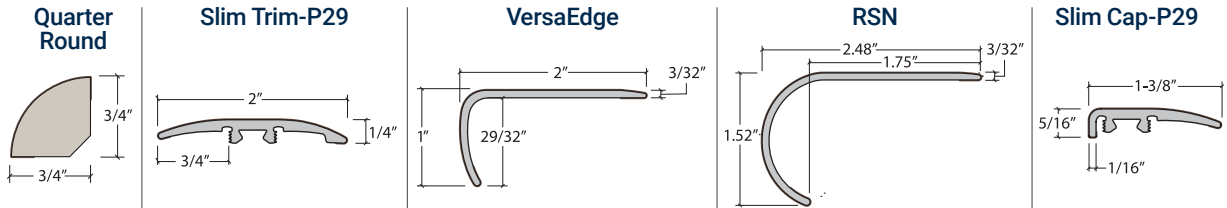

Shipping Quantities

Product	Pieces per 3" Tube	Pieces per 6" Tube	Pieces per Box	Boxes per Pallet
Quarter Round	13	50	10	187
Slim Trim	8	34	5	187
VersaEdge	8	40	5	65
RSN	4	30	5	187
Slim Cap	10	35	5	187
Base Shoe	30	110	20	187

- Quantities may Vary when Packaging Option Selected
- No Minimums to Order

Transitions

TARKETT HOME LUXURY VINYL

Color	Length	Quarter Round	Slim Trim-P29	VersaEdge	RSN	Slim Cap-P29
Aloft™						
Cooper's Oak Bay	94"	335013002	335015002	335016002	335017002	335018002
Cooper's Oak Roan	94"	335013001	335015001	335016001	335017001	335018001
Flamed Oak Canyon	94"	335013034	335015034	335016034	335017034	335018034
Flamed Oak Pewter	94"	335013033	335015033	335016033	335017033	335018033
Heart Maple Golden Rose	94"	335013037	335015037	335016037	335017037	335018037
Hewn Chestnut Peppercorn	94"	335013004	335015004	335016004	335017004	335018004
Jatoba Cayenne	94"	335013035	335015035	335016035	335017035	335018035
Lodge Plank Gray Pearl	94"	335013003	335015003	335016003	335017003	335018003
Long Pine Black & Tan	94"	335013036	335015036	335016036	335017036	335018036
Revere Elm Silverpointe	94"	335013005	335015005	335016005	335017005	335018005
InStudio™						
Castle Oak Cinder	94"	335013008	335015008	335016008	335017008	335018008
Castle Oak Newbury	94"	335013020	335015020	335016020	335017020	335018020
Castle Oak York	94"	335013021	335015021	335016021	335017021	335018021
Classic Oak Brown	94"	335013007	335015007	335016007	335017007	335018007
Classic Oak Gold	94"	335013006	335015006	335016006	335017006	335018006
Vintage Oak Thistle	94"	335013027	335015027	335016027	335017027	335018027
White Oak Ironsides	94"	335013038	335015038	335016038	335017038	335018038
White Oak Limed	94"	335013039	335015039	335016039	335017039	335018039
NuGen™						
Barrel Aged Maple	94"	335013024	335015024	335016024	335017024	335018024
Black Walnut Spiced	94"	335013013	335015013	335016013	335017013	335018013
Burning Oak Whitewash	94"	335013022	335015022	335016022	335017022	335018022
Cape Cod Bennett	94"	335013023	335015023	335016023	335017023	335018023
Cape Cod Hartford	94"	335013028	335015028	335016028	335017028	335018028
Chestnut Ridge Furrowed	94"	335013010	335015010	335016010	335017010	335018010
Lacebark Elm Wheat	94"	335013012	335015012	335016012	335017012	335018012
Pecan Flame Claro	94"	335013011	335015011	335016011	335017011	335018011
Pin Oak Drift	94"	335013014	335015014	335016014	335017014	335018014
Sparrow Oak Gray Pearl	94"	335013009	335015009	335016009	335017009	335018009