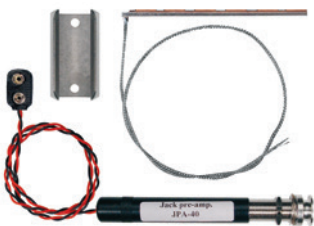

Boston preamp pickup system
24703 **JPA-40** "natural acoustics", battery holder, preamp, piezo pickup