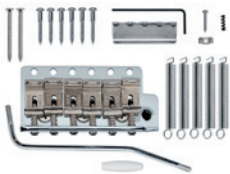

Fender Genuine Replacement Part tremolo assembly American Vintage Strat
34154 **0992049000** chrome
36342 **0992049002** lefthanded, chrome
36343 **0992049200** gold