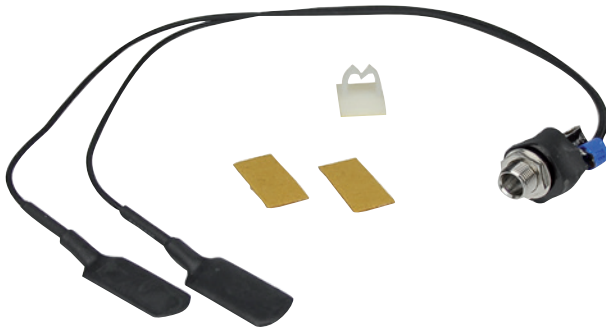

FWF strings instrument double piezo with low pass filter
41927 FWF-MG2 built-in version

1.5 PARTS

1.5.3 ELECTRONICS

1.5.3.1 PICKUPS FOR MISCELLANEOUS INSTRUMENTS

Richwood®

1.5 PARTS

1.5.3 ELECTRONICS

1.5.3.1 PICKUPS FOR MISCELLANEOUS INSTRUMENTS

Shadow®