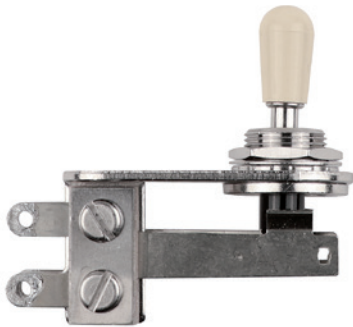

1.5 PARTS

1.5.3 ELECTRONICS

1.5.3.2 TOGGLE SWITCHES

Boston

- 9329 SW-5-CB black knob, nickel
- 21464 SW-5-BB black knob, black
- 21463 SW-5-GI ivory knob, gold

- 21465 SW-23-NB black cap, nickel
- 21466 SW-23-BB black cap, black
- 21467 SW-23-GI gold lacquer, ivory cap

1.5 PARTS

1.5.3 ELECTRONICS

1.5.3.2 TOGGLE SWITCHES

Fender

Fender Genuine Replacement Part 3-way toggle switch

- 36471 0053694049 Jazzmaster/'72 Tele, chrome with parchment tip

1.5 PARTS

1.5.3 ELECTRONICS

1.5.3.2 TOGGLE SWITCHES

Switchcraft