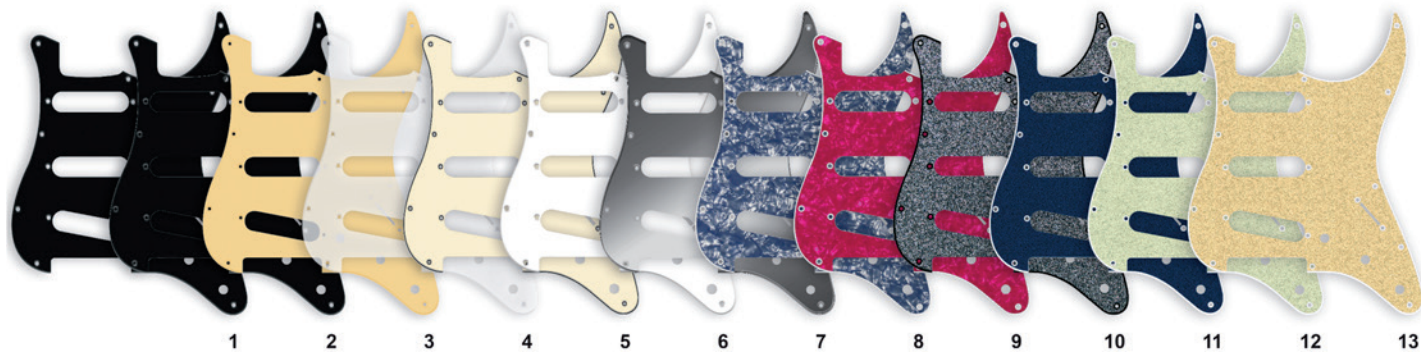

1.5 PARTS

1.5.9 PICKGUARDS AND COVERS

1.5.9.1 PICKGUARDS

Boston

1-PLY	ST VINTAGE NO HOLES	ST VINTAGE SSS	ST VINTAGE SSS LH	ST VINTAGE HSS	ST VINTAGE HSS 2P	ST VINTAGE HH
1 black	ST-100-B	ST-113-B	SL-113-B	ST-123-B	ST-122-B	ST-133-B
2 black mat	ST-100-BM	ST-113-BM	SL-113-BM	ST-123-BM	ST-122-BM	ST-133-BM
3 cream	ST-100-C	ST-113-C	SL-113-C	ST-123-C	ST-122-C	ST-133-C
4 transparent	ST-100-TR	ST-113-TR	SL-113-TR	ST-123-TR	ST-122-TR	ST-133-TR
5 vintage white	-	ST-113-VW	-	-	-	-
6 white	ST-100-W	ST-113-W	SL-113-W	ST-123-W	ST-122-W	ST-133-W
2-PLY						
7 mirror chrome	ST-200-MC	ST-213-MC	SL-213-MC	ST-223-MC	ST-222-MC	ST-233-MC
8 pearl ocean blue	-	ST-213-POB	SL-213-POB	ST-223-POB	ST-222-POB	ST-233-POB
9 pearl pink	ST-200-PP	ST-213-PP	SL-213-PP	ST-223-PP	ST-222-PP	-
10 sparkling black	ST-200-SBK	ST-213-SBK	SL-213-SBK	ST-223-SBK	ST-222-SBK	ST-233-SBK
11 sparkling blue	ST-200-SBU	ST-213-SBU	SL-213-SBU	ST-223-SBU	ST-222-SBU	ST-233-SBU
12 sparkling champagne	-	ST-213-SCH	SL-213-SCH	ST-223-SCH	ST-222-SCH	ST-233-SCH
13 sparkling gold	ST-200-SGD	ST-213-SGD	SL-213-SGD	ST-223-SGD	ST-222-SGD	ST-233-SGD
14 sparkling red	ST-200-SRD	ST-213-SRD	SL-213-SRD	ST-223-SRD	ST-222-SRD	ST-233-SRD
15 sparkling silver	-	ST-213-SSV	SL-213-SSV	ST-223-SSV	ST-222-SSV	ST-233-SSV
16 tiger brown pearl	ST-200-RBP	ST-213-RBP	SL-213-RBP	ST-223-RBP	ST-222-RBP	ST-233-RBP
3-PLY						
17 black	ST-300-B	ST-313-B	SL-313-B	ST-323-B	ST-322-B	ST-333-B
18 black and cream	ST-300-BC	ST-313-BC	SL-313-BC	ST-323-BC	ST-322-BC	ST-333-BC
19 marble orange	ST-300-MO	ST-313-MO	SL-313-MO	ST-323-MO	ST-322-MO	ST-333-MO
20 marble yellow	ST-300-MY	ST-313-MY	SL-313-MY	ST-323-MY	ST-322-MY	ST-333-MY
21 mint green	ST-300-M	ST-313-M	SL-313-M	ST-323-M	ST-322-M	ST-333-M
22 pearl blue	ST-300-PBU	ST-313-PBU	SL-313-PBU	ST-323-PBU	ST-322-PBU	ST-333-PBU
23 pearl cream	ST-300-PC	ST-313-PC	SL-313-PC	ST-323-PC	ST-322-PC	ST-333-PC
24 pearl red	ST-300-PR	ST-313-PR	SL-313-PR	ST-323-PR	-	ST-333-PR
25 pearl violet	ST-300-PV	ST-313-PV	SL-313-PV	ST-323-PV	ST-322-PV	ST-333-PV
26 pearl yellow	ST-300-PY	ST-313-PY	SL-313-PY	ST-323-PY	ST-322-PY	ST-333-PY
27 tiger pearl	-	ST-313-RP	SL-313-RP	ST-323-RP	ST-322-RP	ST-333-RP
28 tiger red	ST-300-RR	ST-313-RR	SL-313-RR	ST-323-RR	ST-322-RR	-
29 tiger yellow	ST-300-RY	ST-313-RY	SL-313-RY	ST-323-RY	ST-322-RY	ST-333-RY
30 vintage white	ST-300-VW	ST-313-VW	SL-313-VW	ST-323-VW	ST-322-VW	ST-333-VW
31 white	ST-300-W	ST-313-W	SL-313-W	ST-323-W	ST-322-W	ST-333-W
32 wild cat orange	ST-300-WCO	ST-313-WCO	SL-313-WCO	ST-323-WCO	ST-322-WCO	-
33 wild cat yellow	ST-300-WCY	ST-313-WCY	SL-313-WCY	ST-323-WCY	ST-322-WCY	-
4-PLY						
34 black	ST-400-B	ST-413-B	SL-413-B	ST-423-B	ST-422-B	ST-433-B
35 pearl black	ST-400-PB	ST-413-PB	SL-413-PB	ST-423-PB	ST-422-PB	ST-433-PB
36 pearl white	ST-400-PW	ST-413-PW	SL-413-PW	ST-423-PW	ST-422-PW	ST-433-PW
37 pearl white webbing	ST-400-PWW	ST-413-PWW	SL-413-PWW	ST-423-PWW	ST-422-PWW	ST-433-PWW
38 tortoise	ST-400-T	ST-413-T	SL-413-T	ST-423-T	ST-422-T	ST-433-T
39 tortoise brown pearl	-	ST-413-TBP	SL-413-TBP	ST-423-TBP	ST-422-TBP	ST-433-TBP
40 tortoise intense	ST-400-TI	ST-413-TI	SL-413-TI	ST-423-TI	ST-422-TI	ST-433-TI