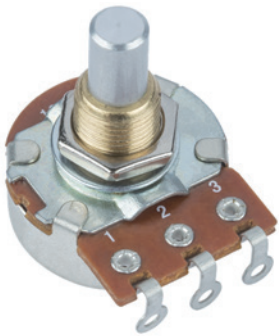

CTS USA 250K DPDT push-pull
 audio potentiometer
 52384 CTS250DPDTS
 standard length bushing
 .375", 3/8" diameter

1.5 PARTS

1.5.3 ELECTRONICS

1.5.3.3 250K POTENTIOMETERS

EVH custom low friction potentiometer 250K
 37553 0220831000