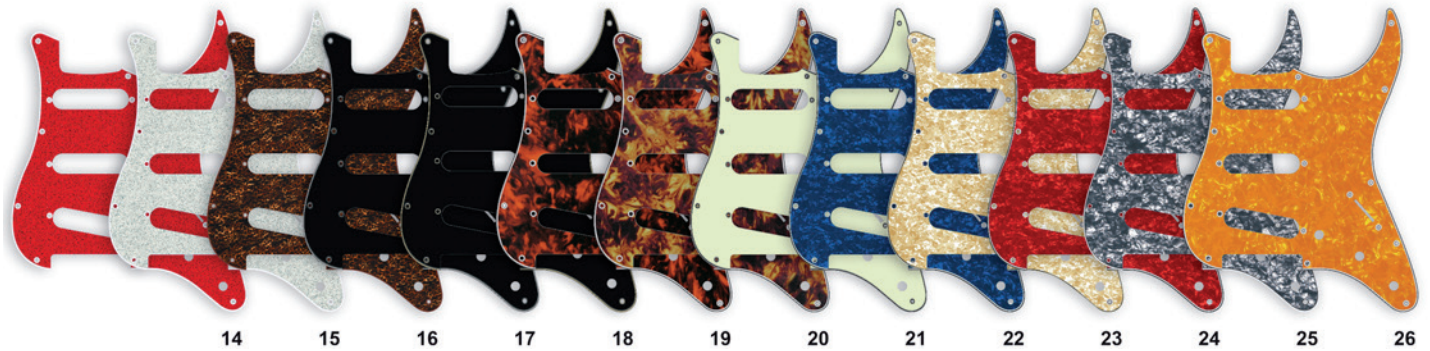

1.5 PARTS

1.5.9 PICKGUARDS AND COVERS

1.5.9.1 PICKGUARDS

Boston

1-PLY	ST VINTAGE HH 2P	ST VINTAGE HH 2P TS	ST VINTAGE H 2P	BACKPLATE	BACKPLATE L	TE VINTAGE	LP VINTAGE	
1 black	ST-132-B	ST-131-B	ST-144-B	BP-113-B	-	TE-110-B	LP-113-B	
2 black mat	ST-132-BM	ST-131-BM	ST-144-BM	BP-113-BM	-	TE-110-BM	LP-113-BM	
3 cream	ST-132-C	ST-131-C	ST-144-C	BP-113-C	-	TE-110-C	LP-113-C	
4 transparent	ST-132-TR	ST-131-TR	ST-144-TR	BP-113-TR	-	TE-110-TR	LP-113-TR	
5 vintage white	-	-	-	BP-113-VW	-	TE-113-VW	-	
6 white	ST-132-W	-	ST-144-W	BP-113-W	BPL113-W	TE-110-W	LP-113-W	
2-PLY	7 mirror chrome	ST-232-MC	ST-231-MC	ST-244-MC	BP-213-MC	BPL213-MC	TE-210-MC	LP-213-MC
8 pearl ocean blue	ST-232-POB	ST-231-POB	ST-244-POB	BP-213-POB	-	TE-210-POB	LP-213-POB	
9 pearl pink	ST-232-PP	ST-231-PP	ST-244-PP	BP-213-PP	-	TE-210-PP	LP-213-PP	
10 sparkling black	ST-232-SBK	ST-231-SBK	ST-244-SBK	BP-213-SBK	-	TE-210-SBK	LP-213-SBK	
11 sparkling blue	ST-232-SBU	ST-231-SBU	ST-244-SBU	BP-213-SBU	-	TE-210-SBU	LP-213-SBU	
12 sparkling champagne	ST-232-SCH	ST-231-SCH	ST-244-SCH	BP-213-SCH	-	-	LP-213-SCH	
13 sparkling gold	ST-232-SGD	ST-231-SGD	ST-244-SGD	BP-213-SGD	-	TE-210-SGD	LP-213-SGD	
14 sparkling red	ST-232-SRD	ST-231-SRD	ST-244-SRD	BP-213-SRD	-	TE-210-SRD	LP-213-SRD	
15 sparkling silver	ST-232-SSV	ST-231-SSV	ST-244-SSV	BP-213-SSV	-	TE-210-SSV	LP-213-SSV	
16 tiger brown pearl	ST-232-RBP	ST-231-RBP	ST-244-RBP	BP-213-RBP	-	TE-210-RBP	LP-213-RBP	
3-PLY	17 black	ST-332-B	ST-331-B	ST-344-B	BP-313-B	BPL313-B	TE-310-B	LP-313-B
18 black and cream	ST-332-BC	ST-331-BC	-	BP-313-BC	-	TE-310-BC	LP-313-BC	
19 marble orange	ST-332-MO	ST-331-MO	ST-344-MO	BP-313-MO	-	TE-310-MO	LP-313-MO	
20 marble yellow	ST-332-MY	ST-331-MY	ST-344-MY	BP-313-MY	-	TE-310-MY	LP-313-MY	
21 mint green	ST-332-M	ST-331-M	ST-344-M	BP-313-M	BPL313-M	TE-310-M	LP-313-M	
22 pearl blue	ST-332-PBU	ST-331-PBU	ST-344-PBU	BP-313-PBU	-	TE-310-PBU	LP-313-PBU	
23 pearl cream	ST-332-PC	ST-331-PC	ST-344-PC	BP-313-PC	-	TE-310-PC	LP-313-PC	
24 pearl red	ST-332-PR	ST-331-PR	ST-344-PR	BP-313-PR	-	TE-310-PR	LP-313-PR	
25 pearl violet	ST-332-PV	ST-331-PV	ST-344-PV	BP-313-PV	-	-	LP-313-PV	
26 pearl yellow	ST-332-PY	ST-331-PY	ST-344-PY	BP-313-PY	-	TE-310-PY	LP-313-PY	
27 tiger pearl	ST-332-RP	ST-331-RP	-	BP-313-RP	-	-	LP-313-RP	
28 tiger red	ST-332-RR	ST-331-RR	ST-344-RR	BP-313-RR	-	TE-310-RR	LP-313-RR	
29 tiger yellow	ST-332-RY	ST-331-RY	-	BP-313-RY	-	TE-310-RY	LP-313-RY	
30 vintage white	ST-332-VW	ST-331-VW	ST-344-VW	BP-313-VW	BPL313-VW	TE-310-VW	LP-313-VW	
31 white	ST-332-W	ST-331-W	ST-344-W	BP-313-W	BPL313-W	TE-310-W	LP-313-W	
32 wild cat orange	ST-332-WCO	ST-331-WCO	ST-344-WCO	BP-313-WCO	-	TE-310-WCO	LP-313-WCO	
33 wild cat yellow	ST-332-WCY	-	ST-344-WCY	BP-313-WCY	-	TE-310-WCY	LP-313-WCY	
4-PLY	34 black	ST-432-B	ST-431-B	ST-444-B	BP-413-B	-	TE-410-B	LP-413-B
35 pearl black	-	ST-431-PB	ST-444-PB	-	-	TE-410-PB	LP-413-PB	
36 pearl white	ST-432-PW	ST-431-PW	ST-444-PW	BP-413-PW	BPL413-PW	TE-410-PW	LP-413-PW	
37 pearl white webbing	ST-432-PWW	-	ST-444-PWW	BP-413-PWW	-	TE-410-PWW	LP-413-PWW	
38 tortoise	ST-432-T	ST-431-T	ST-444-T	-	BPL413-T	TE-410-T	LP-413-T	
39 tortoise brown pearl	ST-432-TBP	ST-431-TBP	ST-444-TBP	-	-	TE-410-TBP	LP-413-TBP	
40 tortoise intense	ST-432-TI	ST-431-TI	ST-444-TI	BP-413-TI	BPL413-TI	TE-410-TI	LP-413-TI