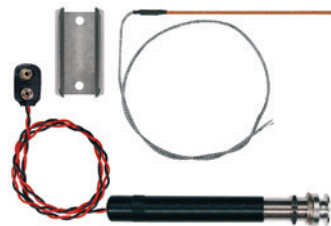

Boston preamp pickup system
27779 **JPA-60** "natural acoustics II", battery holder, preamp, cable pickup 1,8mm diameter