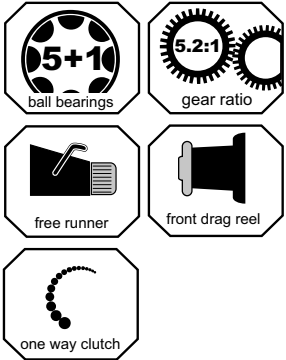

BRETTON FR103FD

- Slip aan voorzijde
- Vrijloopssysteem
- 6 kogellagers
- One-way clutch lager
- Grafieten behuizing
- Aluminium spoel
- Grafieten reservespoel
- Machine gesneden slinger
- Extra dubbele slinger
- Soft touch slingerknop
- Links- of rechtshandige bediening
- Grote anti twist lijnrol
- Anti retour systeem
- Extra sterke beugelarm
- Overbrenging 5.2:1
- Specially designed for carp and static dead bait fishing