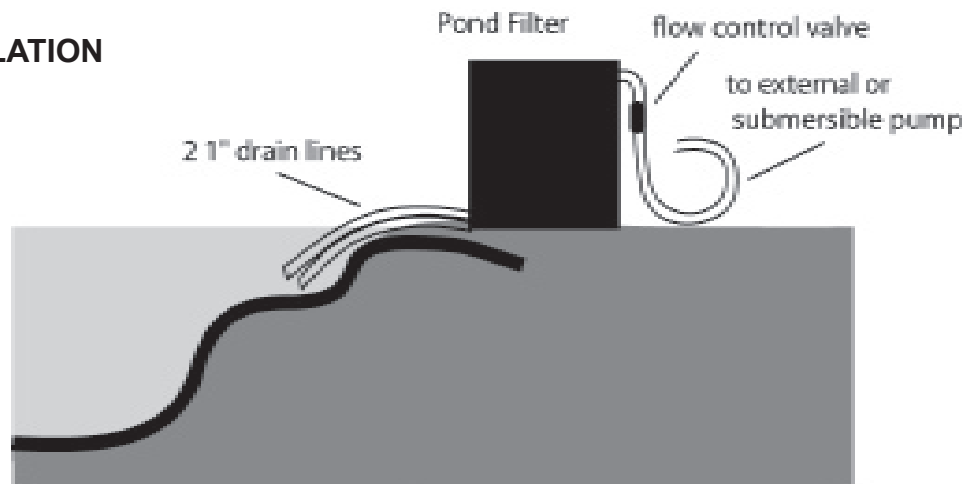

Specifications:

Dimensions: 22” X 12” X 22”

Inlets: (1) 1”

Outlets: 2 1”

Media capacity: 20 gallons

Handling Capacity: the most demanding large ponds

Recommended Flow Rates: 750-1200gph

POND BEAST INSTALLATION