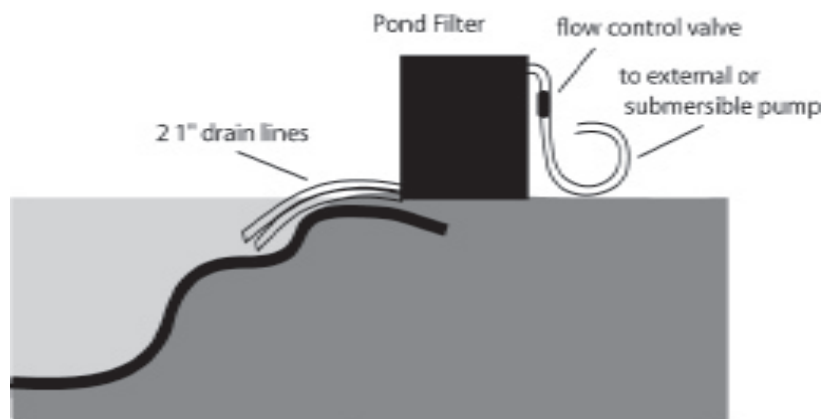

Dimensions: 3-1/2 x 22".

#AL2801

THE MINI BEAST

The Mini Beast is a “true trickle filter” for ponds. Unlike any other filter in the pond industry, this work of art is equipped with patented plastic media, built from cast acrylic, comes complete with drip trays, easily and inexpensively discarded dual pre-filters, a spray bar, 1” inlet and outlet, and a safety overflow. This unit easily handles any average pond. Combined with a quality pump, an Aquarium Life Support Systems Intake Screen, and an Emperor Aquatics UV Sterilizer, we can say you will have a clear water experience. This ‘little brother’ of the Pond Beast is more easily hidden and handles ponds to 2000 gallons. Requires 350-500 gph of flow.

MINI BEAST INSTALLATION

THE POND BEAST

#AL2800

The Pond Beast is a “true trickle filter” for ponds. Unlike any other filter in the pond industry, this work of art is equipped with patented plastic media, built from cast acrylic, comes complete with drip trays, easily and inexpensively discarded dual pre-filters, a spray bar, 1” inlet and two 1”outlets and a safety overflow. Simply, this unit easily handles any pond.